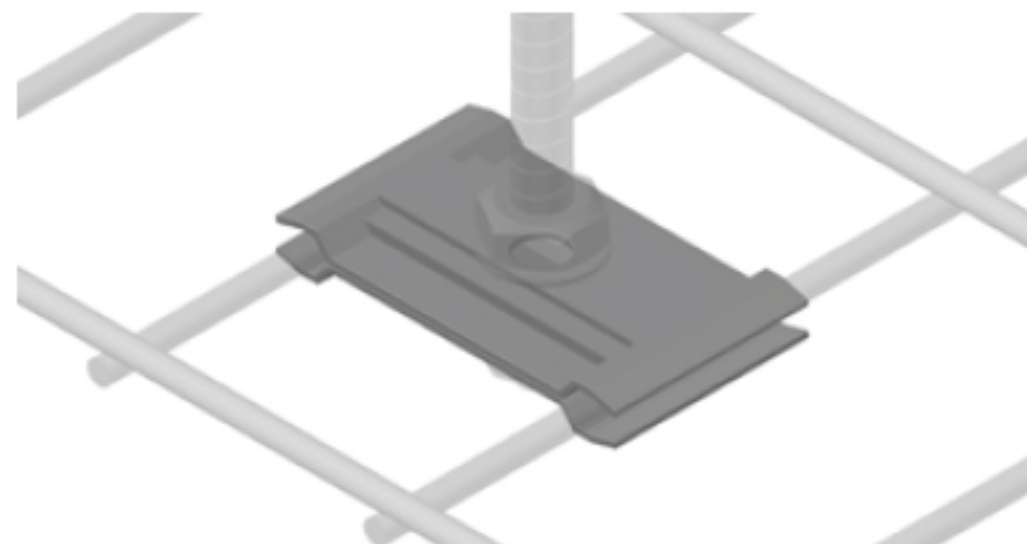

Central plate for cable tray suspension

Suspensión central
Suspension centrale

REF.
SC 6/8/10

EZ	ZF	IN <small>304</small>	IN <small>316L</small>	Width (mm)	Length (mm)	Metric	
SC6EZ	SC6ZF	SC6IN		35	60	6	50
SC8EZ	SC8ZF	SC8IN		35	60	8	50
SC10EZ	SC10ZF	SC10IN		35	60	10	50