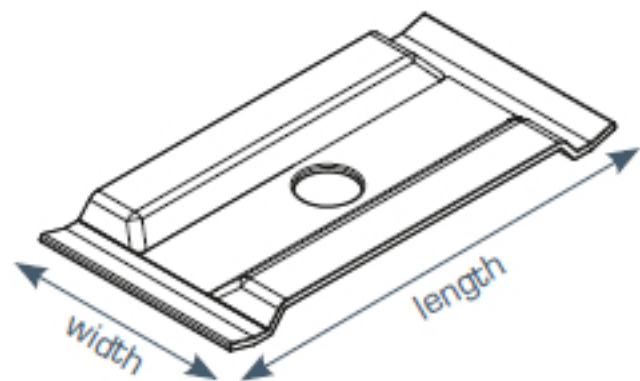

Central plate for cable tray suspension

Suspensión central
Suspension centrale

REF.
SC 6/8/10

EZ	ZF	IN <small>304</small>	IN <small>316L</small>	Width (mm)	Length (mm)	Metric	
SC6EZ	SC6ZF	SC6IN		35	60	6	50
SC8EZ	SC8ZF	SC8IN		35	60	8	50
SC10EZ	SC10ZF	SC10IN		35	60	10	50